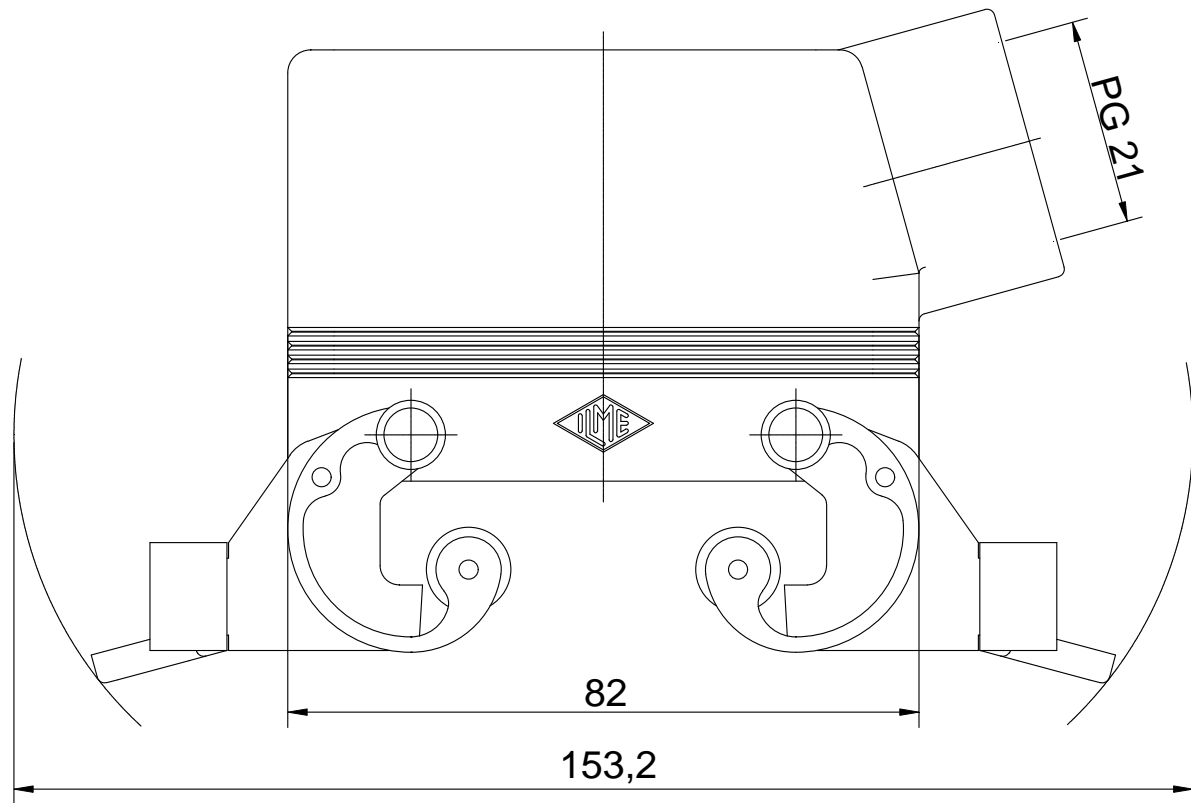

Diritti riservati All rights reserved

Date 14.12.2006	CHO 50 X		Scale
Sign.	hood side entry with 2 lev. PG21		1:1
			