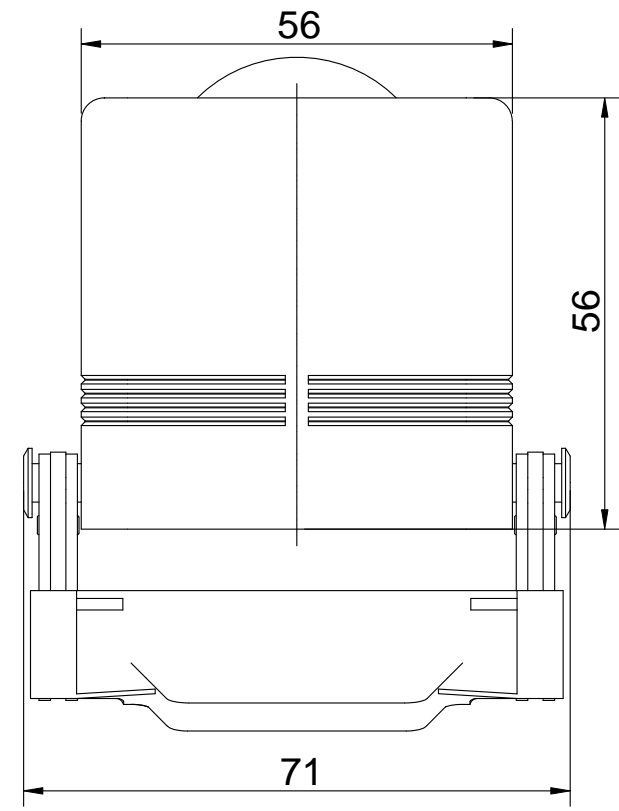

Diritti riservati All rights reserved

Date 14.12.2006	CHO 50 X		Scale
Sign.	hood side entry with 2 lev. PG21		1:1
			